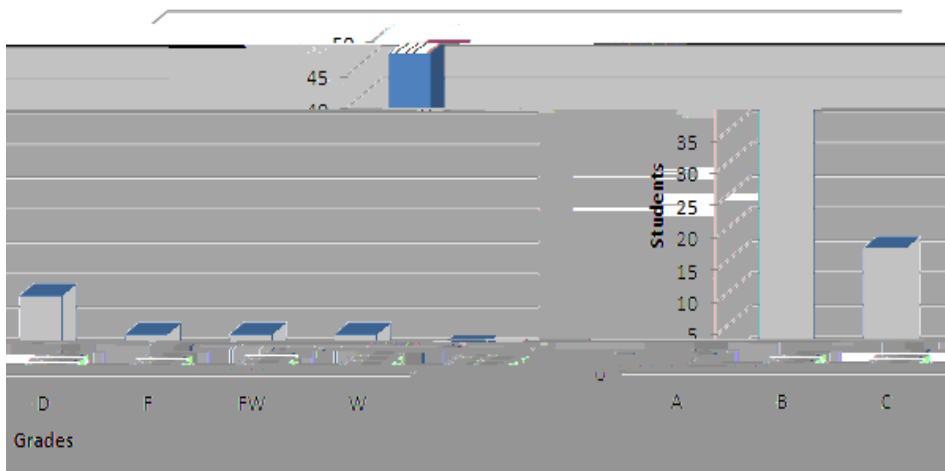

Success Rate

Passing grades:
A, B, C
88%

Other
10%

Completion Rate

Completed
course:
98%

Withdrew:
2%

Total Students and Grades

COURSE	STUDENTS
Developmental Psy	14
Medical Terminology	11
Human Anst. & Phys. Resources	7
Intro to Public Speaking	22
College Writing II	3
College Algebra	8
Food & Beverage Chem	6
World Geography	19
Total	84